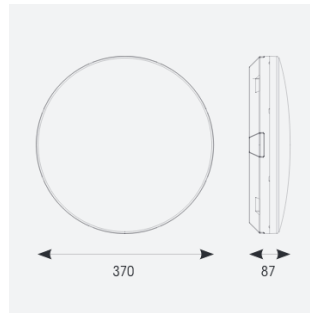

Mercurial

Mercurial 1 IP54 2CCT Multi Wattage White
Code: AMER1/1/W/MWS

Category	Bulkheads
Application	Ancillary, Commercial, Education, Healthcare, Hospitality, Outdoor, Retail
Specification	Architectural

PRODUCT FEATURES

- Utility LED wall/ceiling luminaire suitable for education and commercial applications and ancillary areas
- Corridor function options available for effective reduction in energy consumption
- Clip in gear tray ensures quick installation
- CCT selectable between 3000K and 4000K and power selectable; offering a choice of 2 outputs, in one luminaire (AMER1/1/** only)
- Side conduit entry covers retain sleek appearance when not in use

GENERAL INFORMATION	
Wattage	13W - 20W
Lumens Delivered	1900lm - 2700lm (4000K)
Lm/W	135lm/W (4000K)
Beam Angle	120
CRI	80
CCT	3000/4000K
Input	220/240V
Operating Temp	-20°C - 40°C
SDCM	3

TECHNICAL INFORMATION	
Light Source	LED
Colour / Finish	White
IP Rating	IP54
Class Protection	2
Internal / External	Internal
Surface / Recessed / Suspended	Ceiling, Wall
Lumen Depreciation	L80 51,000h
Warranty (Years)	7
CE Mark	Yes
Diameter	370 mm