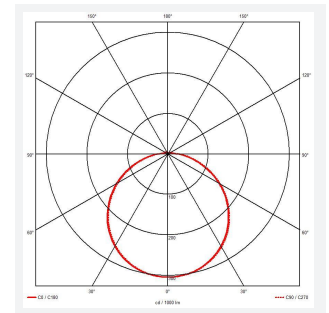

Mercurial

Mercurial 1 IP54 2CCT Multi Wattage White
Code: AMER1/1/W/MWS

Category	Bulkheads
Application	Ancillary, Commercial, Education, Healthcare, Hospitality, Outdoor, Retail
Specification	Architectural

PRODUCT FEATURES

- Utility LED wall/ceiling luminaire suitable for education and commercial applications and ancillary areas
- Corridor function options available for effective reduction in energy consumption
- Clip in gear tray ensures quick installation
- CCT selectable between 3000K and 4000K and power selectable; offering a choice of 2 outputs, in one luminaire (AMER1/1/** only)
- Side conduit entry covers retain sleek appearance when not in use

GENERAL INFORMATION	
Wattage	13W - 20W
Lumens Delivered	1900lm - 2700lm (4000K)
Lm/W	135lm/W (4000K)
Beam Angle	120
CRI	80
CCT	3000/4000K
Input	220/240V
Operating Temp	-20°C - 40°C
SDCM	3

TECHNICAL INFORMATION	
Light Source	LED
Colour / Finish	White
IP Rating	IP54
Class Protection	2
Internal / External	Internal
Surface / Recessed / Suspended	Ceiling, Wall
Lumen Depreciation	L80 51,000h
Warranty (Years)	7
CE Mark	Yes
Diameter	370 mm